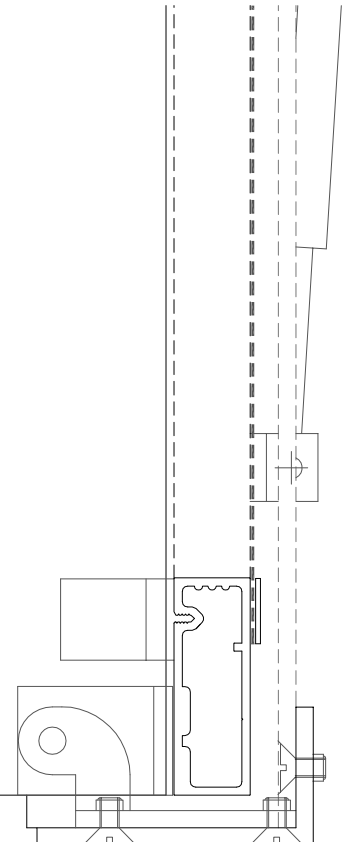

Product Information Sheet
KW50Z Single Louvre Doors

Front elevation
Standard size = 900mm wide x 2136mm high

Typical jamb arrangement

Typical head arrangement

Typical sill arrangement