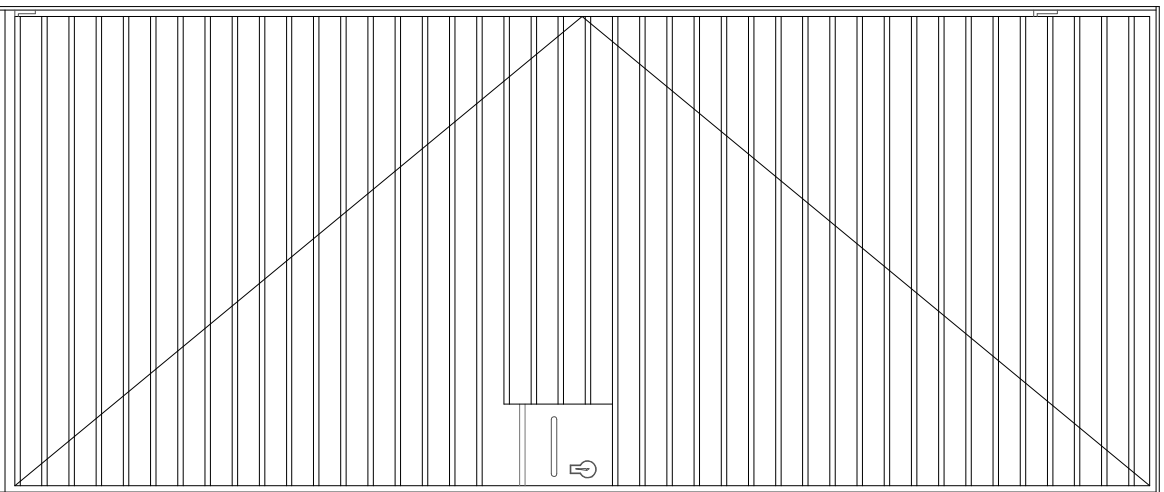

Product Information Sheet
KW50Z Single Louvre Doors

Front elevation
Standard size = 900mm wide x 2136mm high

Typical jamb arrangement

Typical head arrangement

Typical sill arrangement