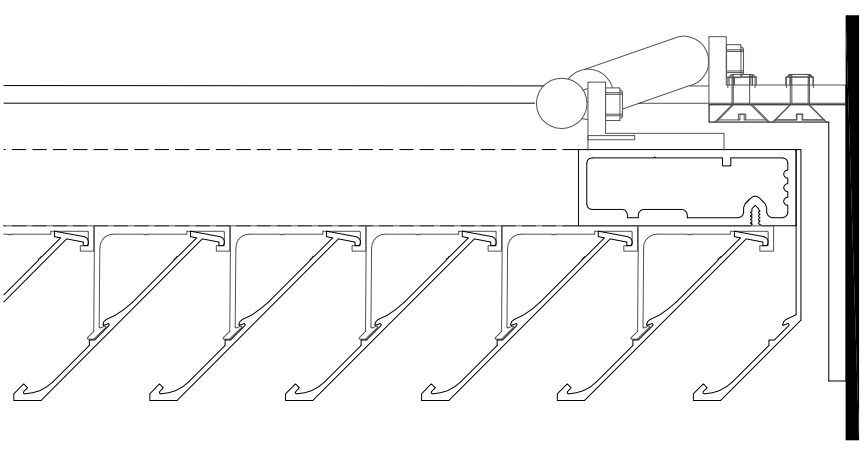

Product Information Sheet
KW50Z Single Louvre Doors

Front elevation
Standard size = 900mm wide x 2136mm high

Typical jamb arrangement

Typical head arrangement

Typical sill arrangement