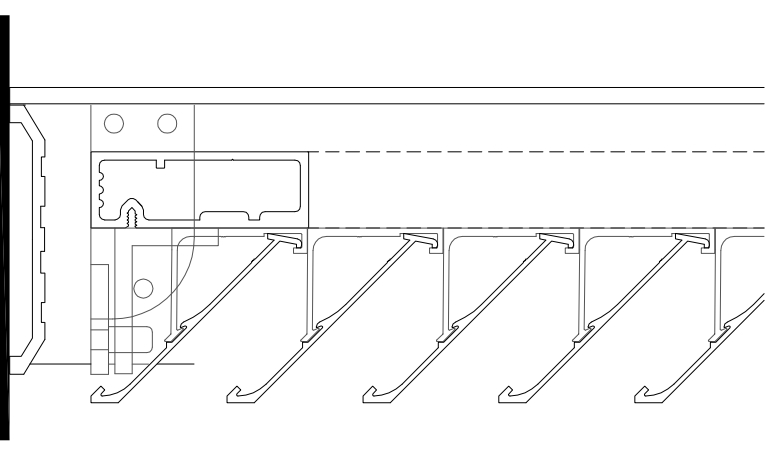

Product Information Sheet
KW50Z Single Louvre Doors

Front elevation
Standard size = 900mm wide x 2136mm high

Typical jamb arrangement

Typical head arrangement

Typical sill arrangement