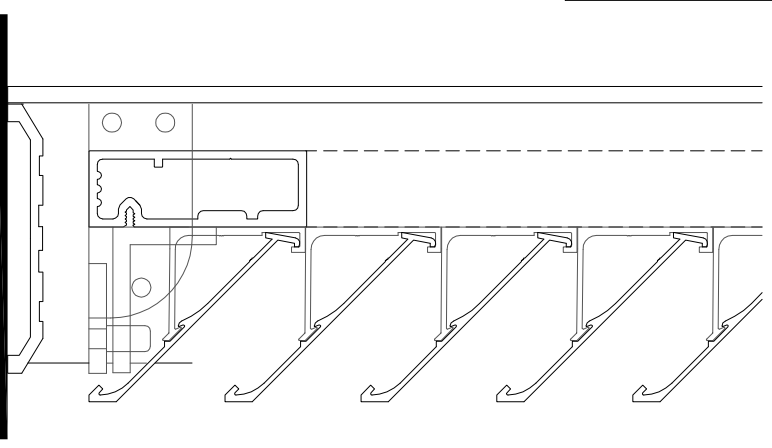

Product Information Sheet  
KW50Z Double Louvre Doors

Kingfisher  
Louvre Systems

Front elevation  
Standard size = 1800mm wide x 2136mm high

Typical jamb arrangement

Typical head arrangement

Typical sill arrangement