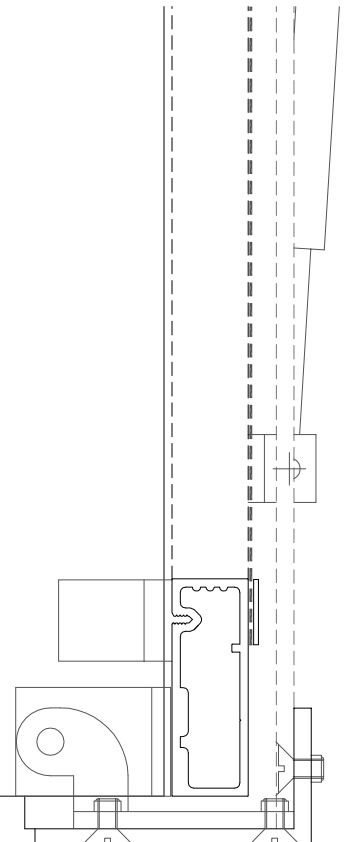

Product Information Sheet  
KW50Z Double Louvre Doors

Kingfisher  
Louvre Systems

Front elevation  
Standard size = 1800mm wide x 2136mm high

Typical jamb arrangement

Typical head arrangement

Typical sill arrangement