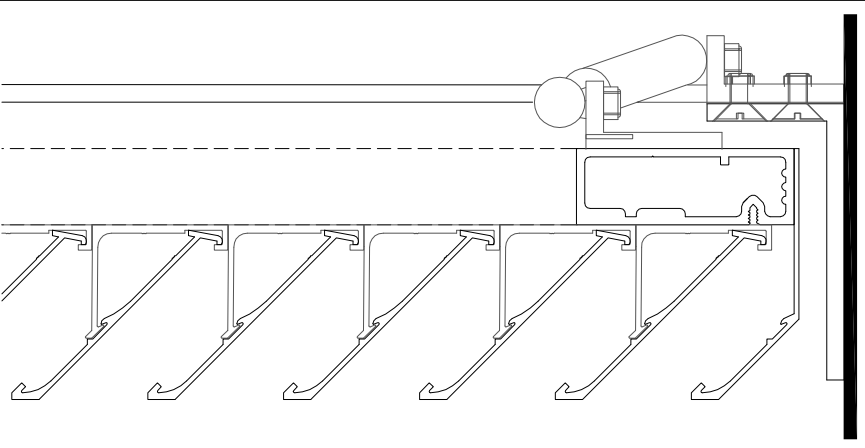

Product Information Sheet  
KW50Z Double Louvre Doors

Kingfisher  
Louvre Systems

Front elevation  
Standard size = 1800mm wide x 2136mm high

Typical jamb arrangement

Typical head arrangement

Typical sill arrangement