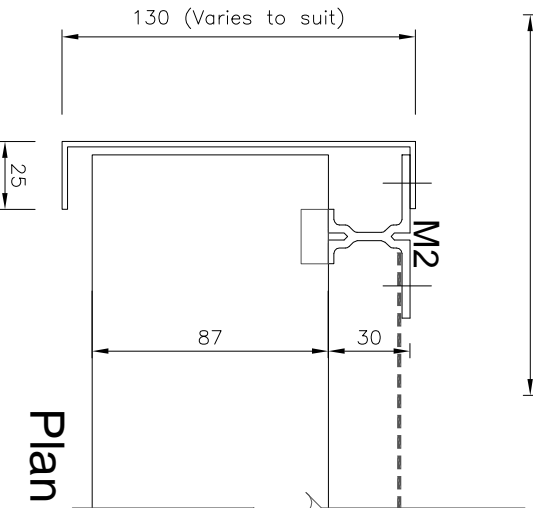

Product Information Sheet
 KW75HPG Louvre System

Sections

Plan Views