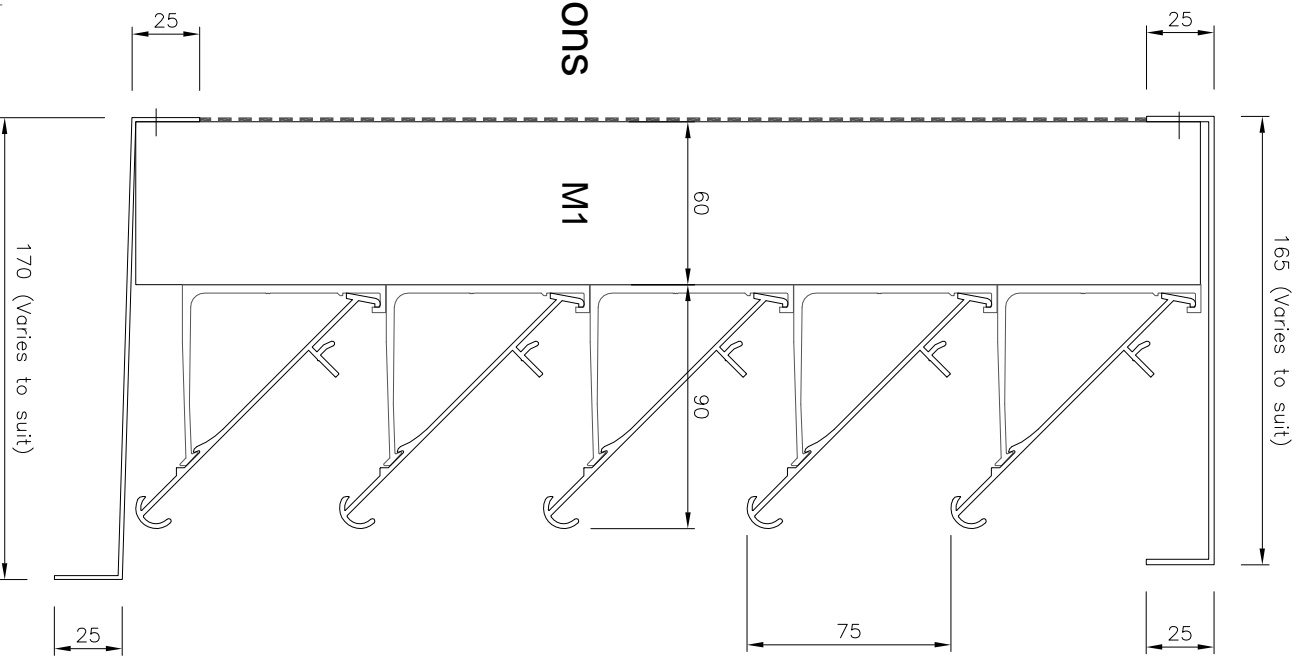

Product Information Sheet
 KW75HPG Louvre System

Sections

Plan Views