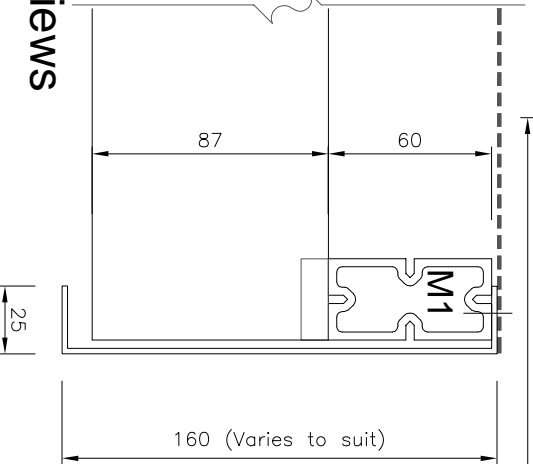

Product Information Sheet
 KW75HPG Louvre System

Sections

Plan Views