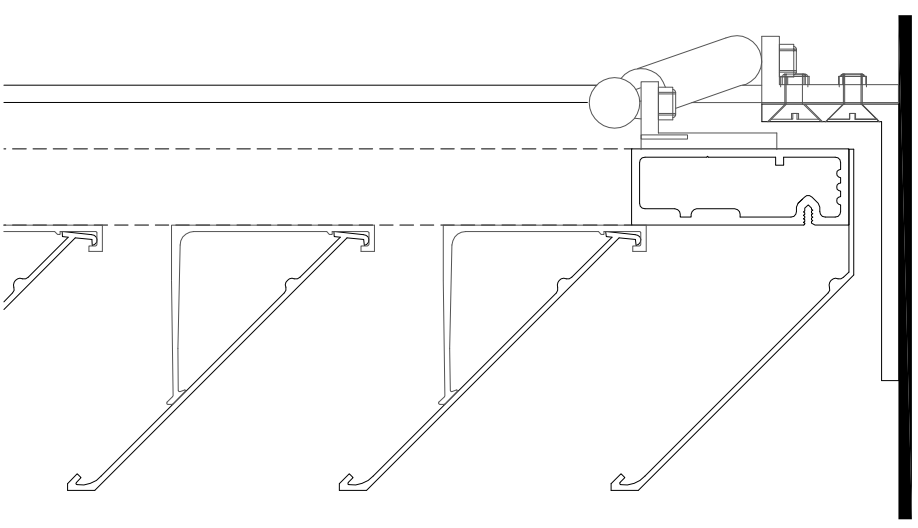

Product Information Sheet
KW100Z Single Louvre Doors

Front elevation
Standard size = 900mm wide x 2136mm high

Typical jamb arrangement

Typical head arrangement

Typical sill arrangement