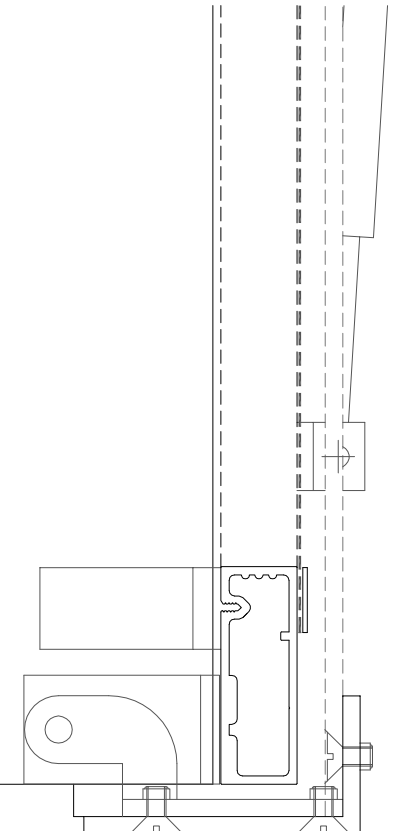

Product Information Sheet
KW100Z Single Louvre Doors

Front elevation
Standard size = 900mm wide x 2136mm high

Typical jamb arrangement

Typical head arrangement

Typical sill arrangement