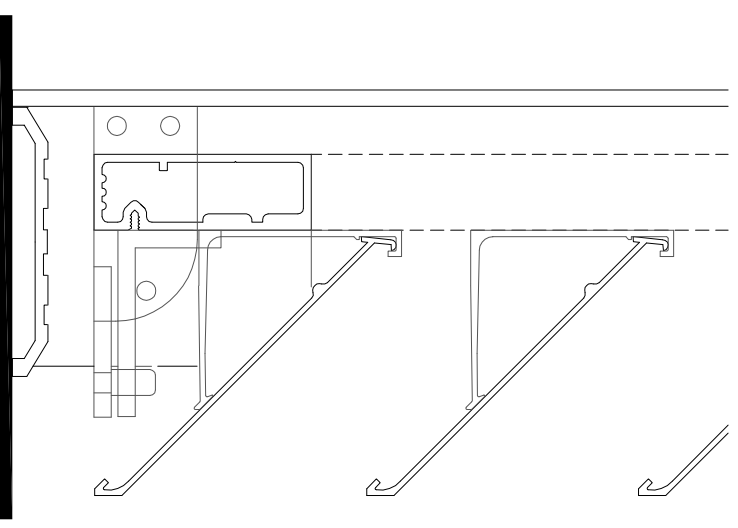

Product Information Sheet
KW100Z Single Louvre Doors

Front elevation
Standard size = 900mm wide x 2136mm high

Typical jamb arrangement

Typical head arrangement

Typical sill arrangement