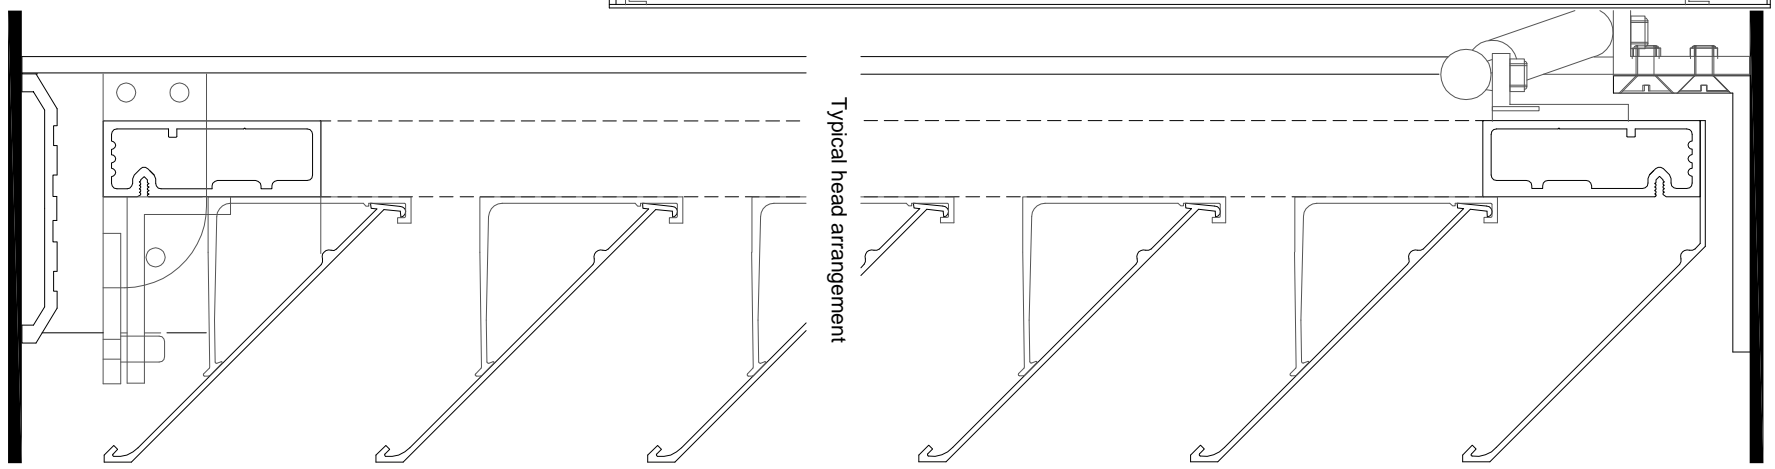

Product Information Sheet
KW100Z Double Louvre Doors

Kingfisher
Louvre Systems

Front elevation
Standard size = 1800mm wide x 2136mm high

Typical jamb arrangement

Typical head arrangement

Typical sill arrangement