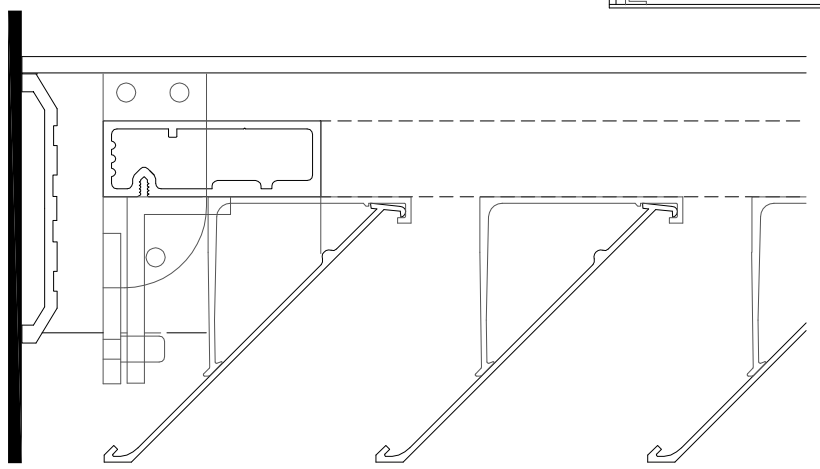

Product Information Sheet
KW100Z Double Louvre Doors

Kingfisher
Louvre Systems

Front elevation
Standard size = 1800mm wide x 2136mm high

Typical jamb arrangement

Typical head arrangement

Typical sill arrangement