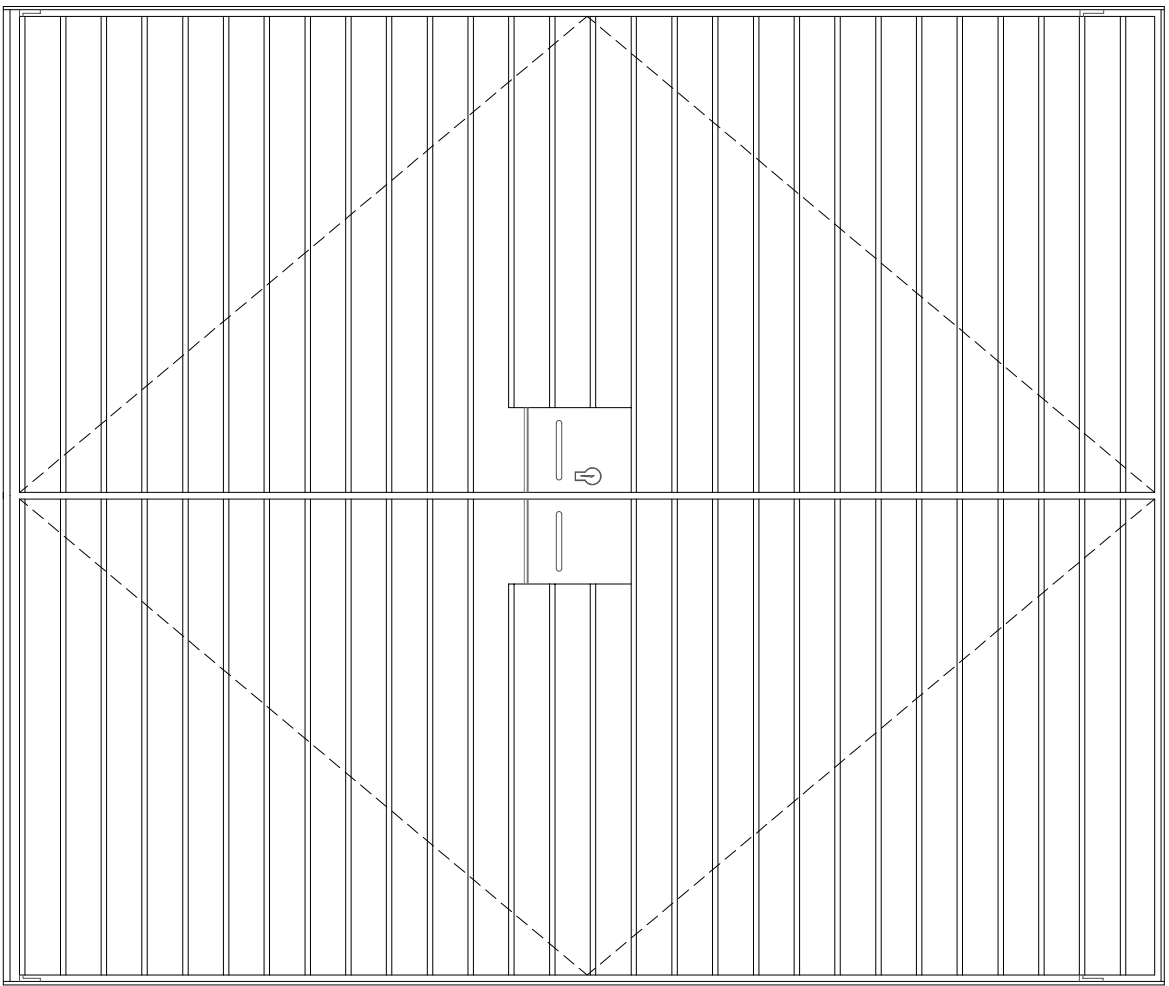

Product Information Sheet
KW100Z Double Louvre Doors

Kingfisher
Louvre Systems

Front elevation
Standard size = 1800mm wide x 2136mm high

Typical jamb arrangement

Typical head arrangement

Typical sill arrangement