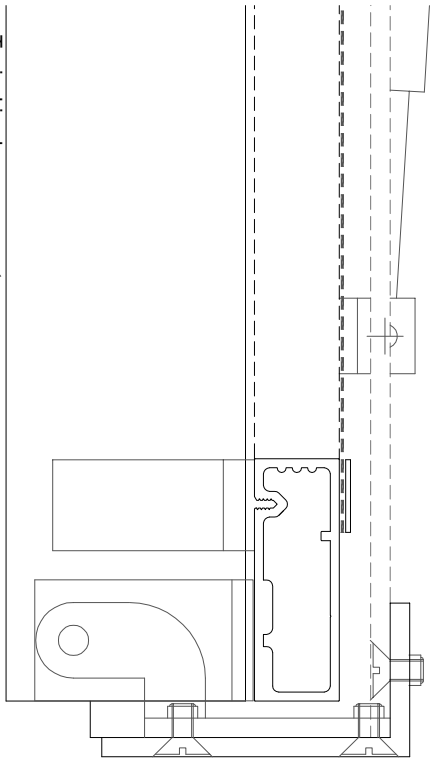

Product Information Sheet
KW100Z Double Louvre Doors

Kingfisher
Louvre Systems

Front elevation
Standard size = 1800mm wide x 2136mm high

Typical jamb arrangement

Typical head arrangement

Typical sill arrangement