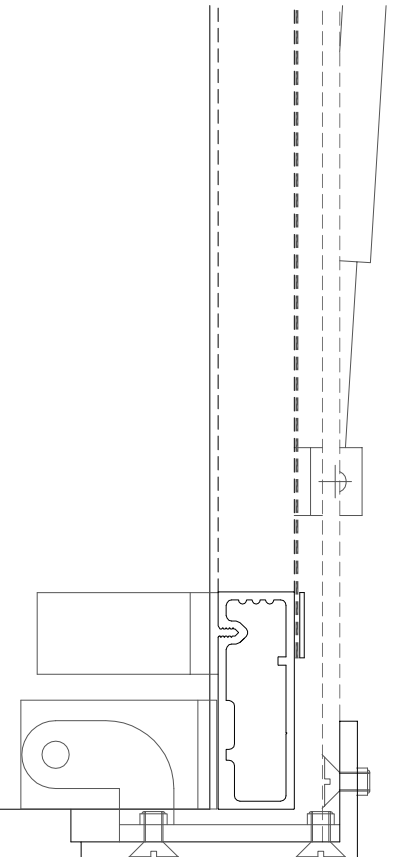

Product Information Sheet KW75Z Single Louvre Doors

Front elevation
Standard size = 900mm wide x 2136mm high

Typical jamb arrangement

Typical head arrangement

Typical sill arrangement