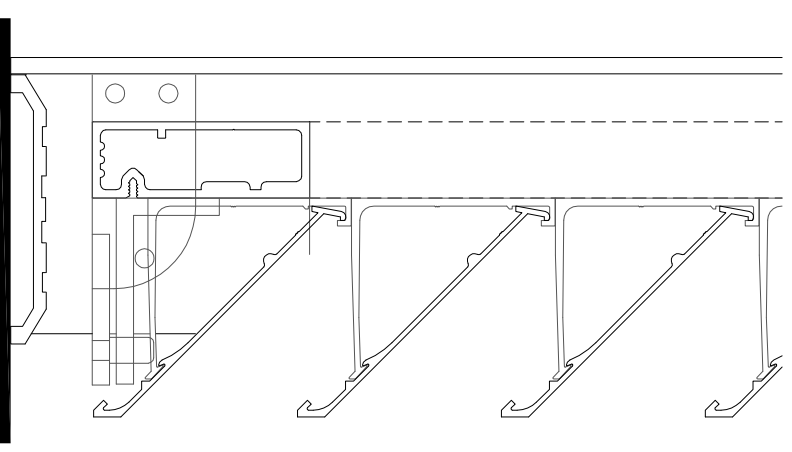

Product Information Sheet KW75Z Single Louvre Doors

Front elevation
Standard size = 900mm wide x 2136mm high

Typical jamb arrangement

Typical head arrangement

Typical sill arrangement