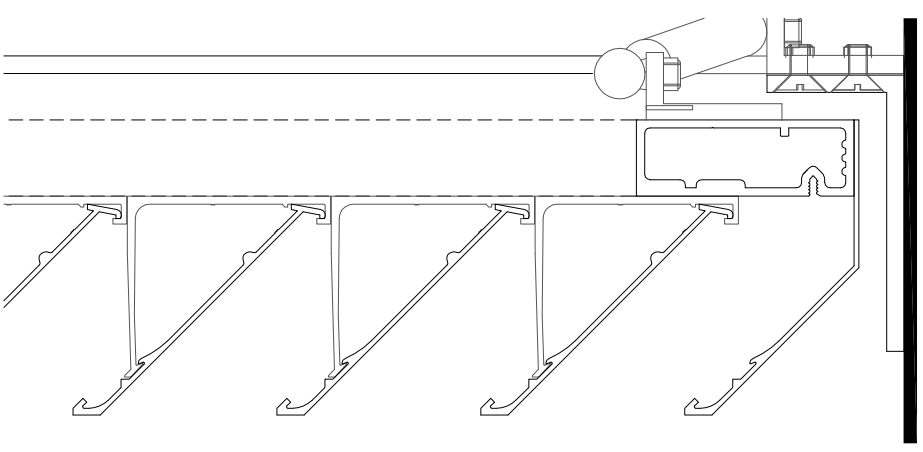

Product Information Sheet KW75Z Single Louvre Doors

Front elevation
Standard size = 900mm wide x 2136mm high

Typical jamb arrangement

Typical head arrangement

Typical sill arrangement