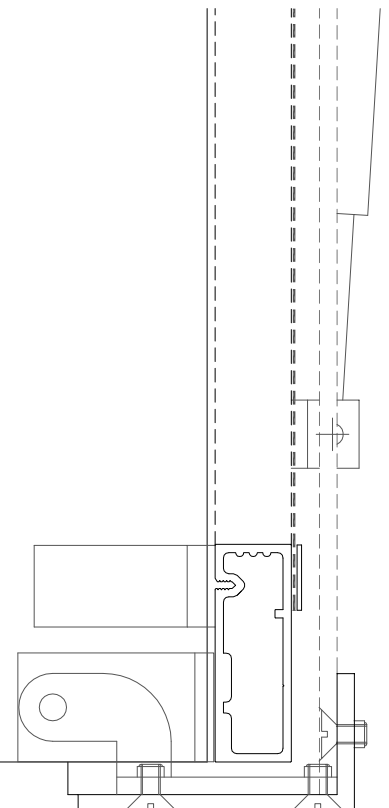

Product Information Sheet
KW75Z Double Louvre Doors

Front elevation
Standard size = 1800mm wide x 2136mm high

Typical jamb arrangement

Typical head arrangement

Typical sill arrangement