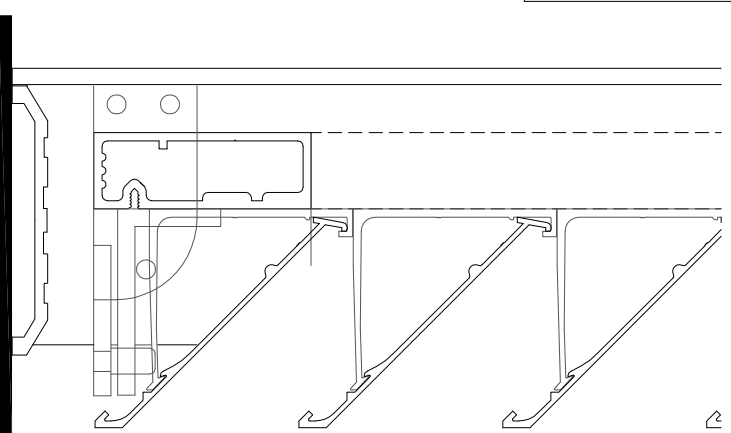

Product Information Sheet
KW75Z Double Louvre Doors

Front elevation
Standard size = 1800mm wide x 2136mm high

Typical jamb arrangement

Typical head arrangement

Typical sill arrangement