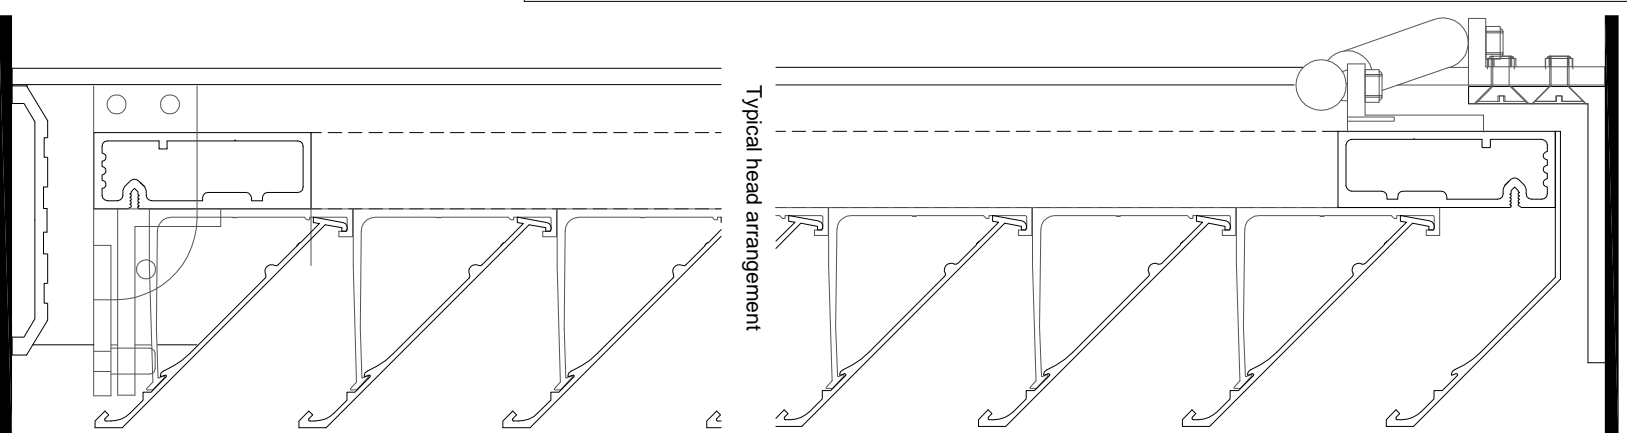

Product Information Sheet
KW75Z Double Louvre Doors

Front elevation
Standard size = 1800mm wide x 2136mm high

Typical jamb arrangement

Typical head arrangement

Typical sill arrangement